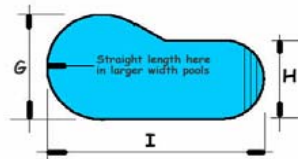

polybleu

above or in-ground pool kits

Type RO - 1.2m walls

See Introductory Notes for more details

Delivery is included for sites up to 200 kms from Jonzac.
Please ask for a quote if you are more distant than this.

The price for installation by Bluepools includes delivery to site and applies for sites up to 200 kms from Jonzac.
Please ask for a quote if you are more distant than this.

If internal steps are required please ask for a quote for the increase in liner cost.

With 1.2 metre high walls			Basic Kit HT Prices	With block filter unit HT Prices	Installation charge by Bluepools HT Prices
G	H	I			
3.00	2.00	5.00	3,747.25	4,314.45	4,496.69
3.00	2.00	6.00	4,071.63	4,638.83	4,885.96
3.00	2.00	7.00	4,396.02	4,963.22	5,275.22
4.00	2.00	6.00	4,248.17	4,815.37	5,097.81
4.00	2.00	7.00	4,572.56	5,139.76	5,487.07
4.00	2.00	8.00	4,896.95	5,464.15	5,876.34
4.00	3.00	7.00	4,755.76	5,322.96	5,706.91
4.00	3.00	8.00	5,103.40	5,670.60	6,124.08
4.00	3.00	9.00	5,479.84	6,018.24	6,575.80
5.00	3.00	8.00	5,360.44	5,857.44	6,432.52
5.00	3.00	9.00	5,708.08	6,205.08	6,849.69
5.00	3.00	10.00	6,055.72	7,152.72	7,266.86
6.00	3.00	9.00	5,916.84	7,013.84	7,100.21
6.00	3.00	10.00	6,320.88	7,361.48	7,585.05
6.00	3.00	11.00	6,668.52	7,709.12	8,002.22
6.00	4.00	10.00	6,545.60	7,586.20	7,854.72
6.00	4.00	11.00	7,199.69	8,009.89	8,639.63
6.00	4.00	12.00	7,602.98	8,380.78	9,123.58