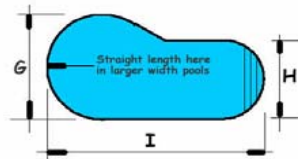

polybleu

above or in-ground pool kits

See Introductory Notes for more details

Type RO - 1.5m walls

Delivery is included for sites up to 200 kms from Jonzac.
Please ask for a quote if you are more distant than this.

The price for installation by Bluepools includes delivery to site and applies for sites up to 200 kms from Jonzac.
Please ask for a quote if you are more distant than this.

If internal steps are required please ask for a quote for the increase in liner cost.

With 1.5 metre high walls			Basic Kit HT Prices	With block filter unit HT Prices	Installation charge by Bluepools HT Prices
G	H	I			
3.00	2.00	5.00	4,081.56	4,648.76	4897.87
3.00	2.00	6.00	4,454.40	5,021.60	5345.28
3.00	2.00	7.00	4,827.23	5,394.43	5792.68
4.00	2.00	6.00	4,652.40	5,219.60	5582.87
4.00	2.00	7.00	5,025.23	5,592.43	6030.28
4.00	2.00	8.00	5,398.07	5,965.27	6477.69
4.00	3.00	7.00	5,251.08	5,789.48	6301.29
4.00	3.00	8.00	5,647.17	6,185.57	6776.60
4.00	3.00	9.00	6,043.26	7,181.66	7251.91
5.00	3.00	8.00	5,896.86	6,993.86	7076.23
5.00	3.00	9.00	6,349.35	7,389.95	7619.22
5.00	3.00	10.00	6,745.44	7,786.04	8094.53
6.00	3.00	9.00	6,579.57	7,620.17	7895.49
6.00	3.00	10.00	7,291.26	8,069.06	8749.51
6.00	3.00	11.00	7,687.35	8,465.15	9224.82
6.00	4.00	10.00	7,529.82	8,307.62	9035.79
6.00	4.00	11.00	8,643.97	8,726.97	10372.76
6.00	4.00	12.00	9,063.31	9,146.31	10875.97

www.bluepools.com